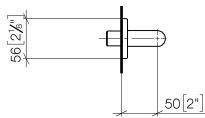

LULU Wall elbow - Chrome

LULU

28 450 710

- 3/8" shower outlet
 - rosette 78 x 55 mm
 - 1/2" connection
- Intrinsic protection against back flow.**

Intrinsic protection against back flow.

Chrome

28 450 710-00

Brushed Platinum

28 450 710-06

Required miscellaneous

Concealed adapter -

35 080 970-90
0010

28 450 710

mm [inches]

Flow rate chart

Codes & Standards

ASME
A112.18.1/CSA
B125.1

LULU Wall elbow - Chrome

LULU

28 450 710

Certificates

IAPMO_4976 (5). Belgaqua_21-381- WRAS_2310091. WRAS_1807022.
27_7.

28 450 710