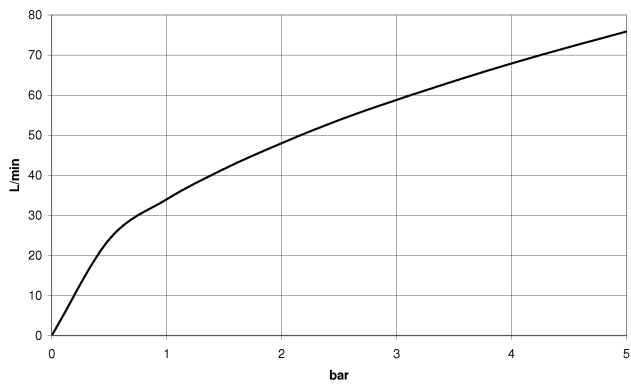

LULU Wall elbow - Chrome

LULU

28 450 710

- 3/8" shower outlet
 - rosette 78 x 55 mm
 - 1/2" connection
- Intrinsic protection against back flow.**

Intrinsic protection against back flow.

Chrome

28 450 710-00

Brushed Platinum

28 450 710-06

Required miscellaneous

Concealed adapter -

35 080 970-90
0010

28 450 710

mm [inches]

Flow rate chart