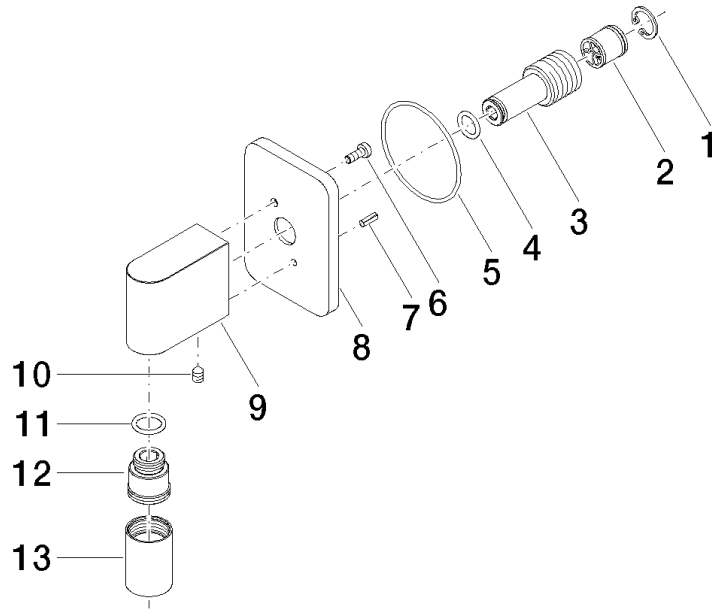

LULU Wall elbow - Chrome

LULU

28 450 710

- 3/8" shower outlet
 - rosette 78 x 55 mm
 - 1/2" connection
- Intrinsic protection against back flow.**

Intrinsic protection against back flow.

Chrome

28 450 710-00

Brushed Platinum

28 450 710-06

Required miscellaneous

Concealed adapter -

35 080 970-90
0010

28 450 710

mm [inches]

Flow rate chart

Codes & Standards

ASME
A112.18.1/CSA
B125.1

LULU Wall elbow - Chrome

LULU

28 450 710

Certificates

IAPMO_4976 (5). Belgaqua_21-381- WRAS_2310091. WRAS_1807022.
27_7.

28 450 710

Spare parts list

No.	Item Number	Name	Quantity used	Delivery time
1	09 16 01 014 90	ring	1	2
2	90 23 01 040 00 90	back-flow preventer	1	2
3	09 24 03 116 20 90	nipple	1	2
4	09 14 10 008 90	seal	1	2
5	09 14 10 142 90	seal	1	2
6	09 30 30 054 90	screw	1	2
7	09 31 11 026 90	pin	1	2
8	09 27 71 002-00	rosette	1	10
9	09 11 03 026 20-00	connection	1	60
10	09 31 11 005 90	pin	1	2
11	90 14 10 077 00 90	seal	1	2
12	09 24 03 107 20 90	nipple	1	2
13	90 21 02 069 00-00	cover	1	10